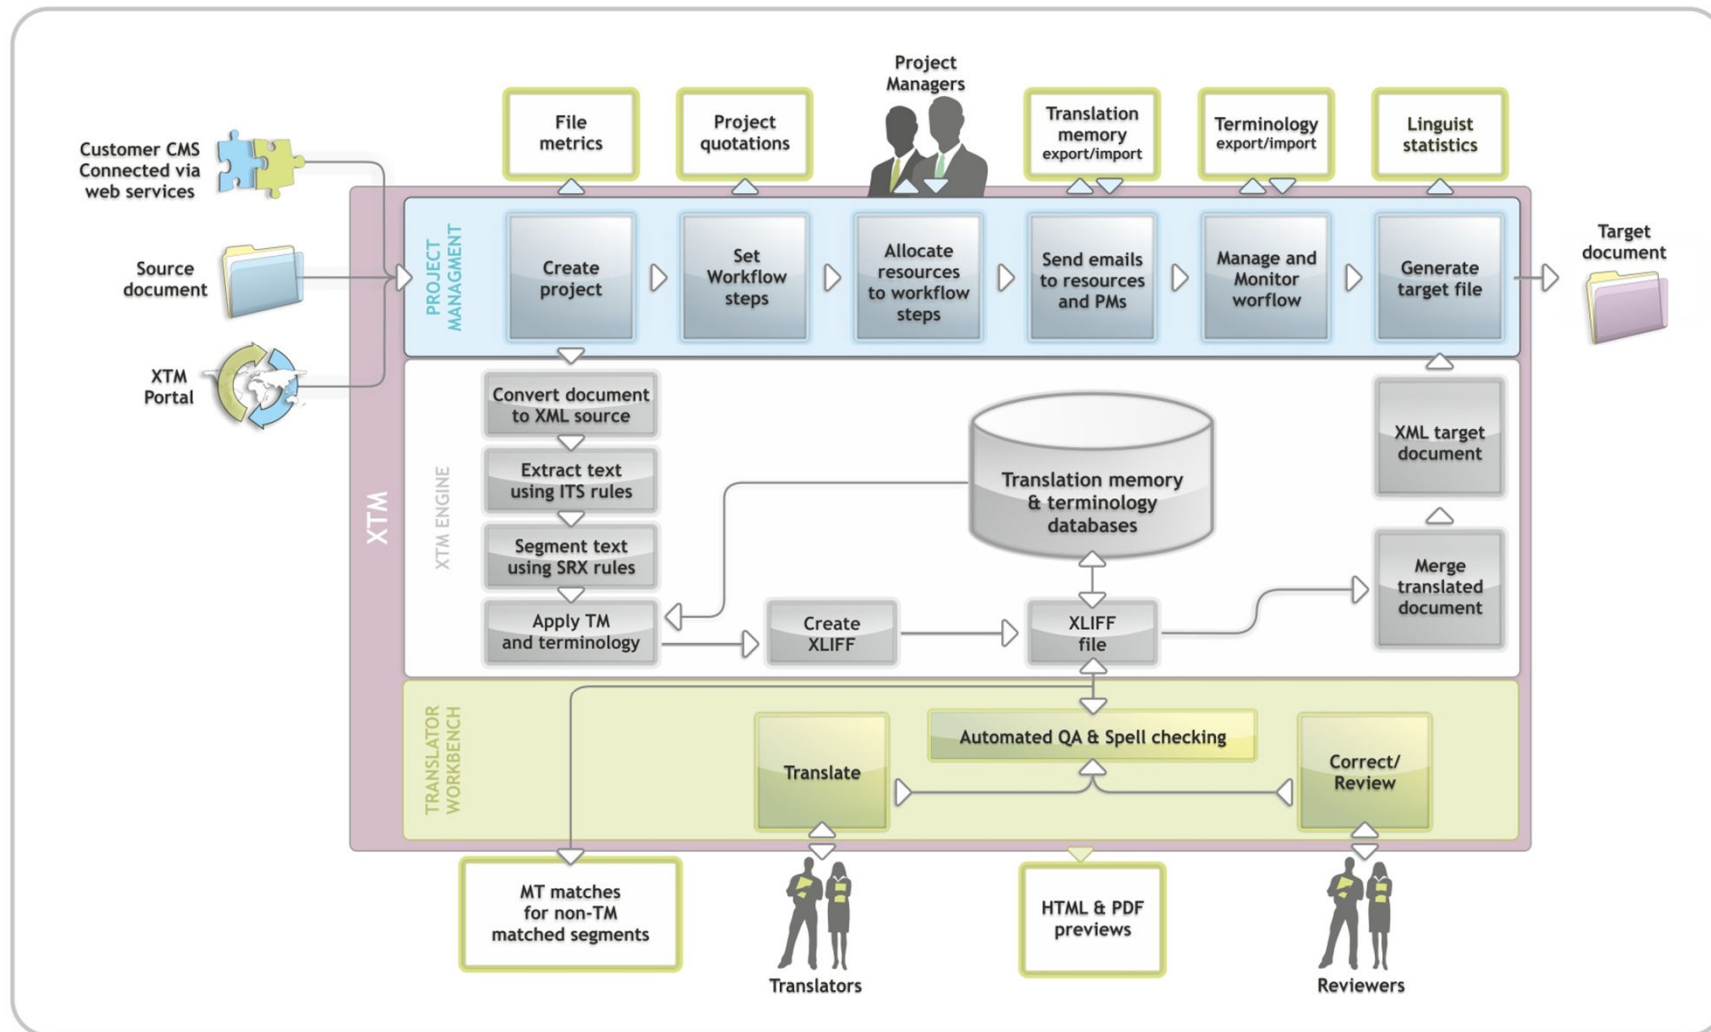

XTM Translation Technology Presentation
LT Innovate, Brussels, 19th June 2012

Better Translation Technology

What is XTM?

- Server-based, Cloud-based translation workflow solution, incorporating:
 - Modular, infinitely scalable design
 - Best-in-class file filters
 - Translation Memory
 - Browser-based CAT tool - XTM Workbench
 - Terminology Management
 - Advanced collaborative workflow infrastructure
 - Powerful web service and open APIs for integration with 3rd party systems

XTM Modules

- XTM Engine
- Workbench
- QA
- Terminology
- TM Manager
- Workflow
- Portal
- Open APIs

XTM Project Dataflow

XTM Principles

- Infinitely scalable modular architecture
- Platform independence
- SOA architecture
- Complete commitment to Open Standards: OAXAL
- Natively XML
- Totally browser based – no desktop software to install/maintain
- Fully functional browser based CAT tool: Translator Workbench
- Linguistically aware processing: morphological reduction

XTM Open Standards

- Open Architecture for XML Authoring and Localization (OAXAL)
 - OASIS TC Standard
 - <http://docs.oasis-open.org/oaxal/V1.0/oaxal-v1.0.html>

OAXAL

XTM Interoperability

Source: TAUS 2010

XTM Usage Examples

- Cloud, Hosted or in-house
- XTM can be used stand-alone or as part of a larger production workflow solution
 - As a stand-alone tool XTM will supplant other TMS and CAT tools
 - Using the web service API XTM can be integrated with:
 - Project management systems e.g. XTRF
 - Content Management Systems e.g. Ixiasoft, Alfresco, Bluestream
 - Any other type of complimentary business software solution