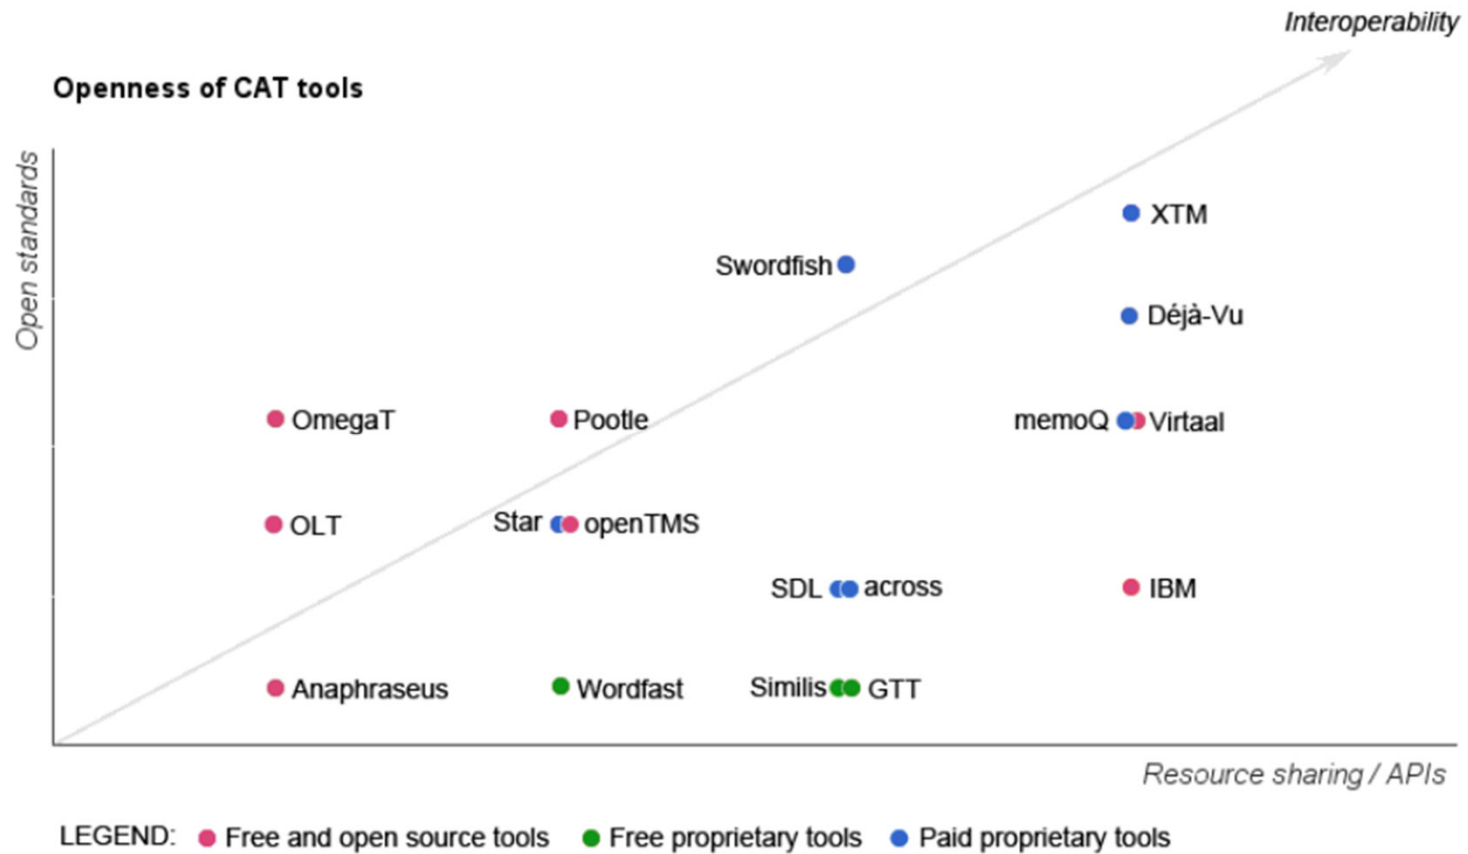

XTM Translation Technology Presentation
LT Innovate, Brussels, 19th June 2012

Better Translation Technology

What is XTM?

- Server-based, Cloud-based translation workflow solution, incorporating:
 - Modular, infinitely scalable design
 - Best-in-class file filters
 - Translation Memory
 - Browser-based CAT tool - XTM Workbench
 - Terminology Management
 - Advanced collaborative workflow infrastructure
 - Powerful web service and open APIs for integration with 3rd party systems

XTM Modules

- XTM Engine
- Workbench
- QA
- Terminology
- TM Manager
- Workflow
- Portal
- Open APIs

XTM Project Dataflow

XTM Principles

- Infinitely scalable modular architecture
- Platform independence
- SOA architecture
- Complete commitment to Open Standards: OAXAL
- Natively XML
- Totally browser based – no desktop software to install/maintain
- Fully functional browser based CAT tool: Translator Workbench
- Linguistically aware processing: morphological reduction

XTM Open Standards

- Open Architecture for XML Authoring and Localization (OAXAL)
 - OASIS TC Standard
 - <http://docs.oasis-open.org/oaxal/V1.0/oaxal-v1.0.html>

OAXAL

XTM Interoperability

Source: TAUS 2010

XTM Usage Examples

- Cloud, Hosted or in-house
- XTM can be used stand-alone or as part of a larger production workflow solution
 - As a stand-alone tool XTM will supplant other TMS and CAT tools
 - Using the web service API XTM can be integrated with:
 - Project management systems e.g. XTRF
 - Content Management Systems e.g. Ixiasoft, Alfresco, Bluestream
 - Any other type of complimentary business software solution